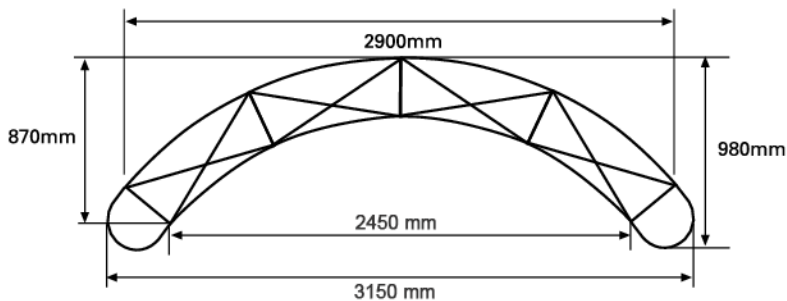

# 4x3 Curved Pop Up Graphic Specification

## Front Panels

Front visible graphic overall area  
**2.30 mts x 4.14 mts**  
 N.B. as approximately 50% of the (end) curve panel width may be concealed from view - position text and image accordingly

Front finished overall print size  
**2.30 mts x 4.14 mts**  
 (2 panels 670mm width + 4 panels 700mm width)