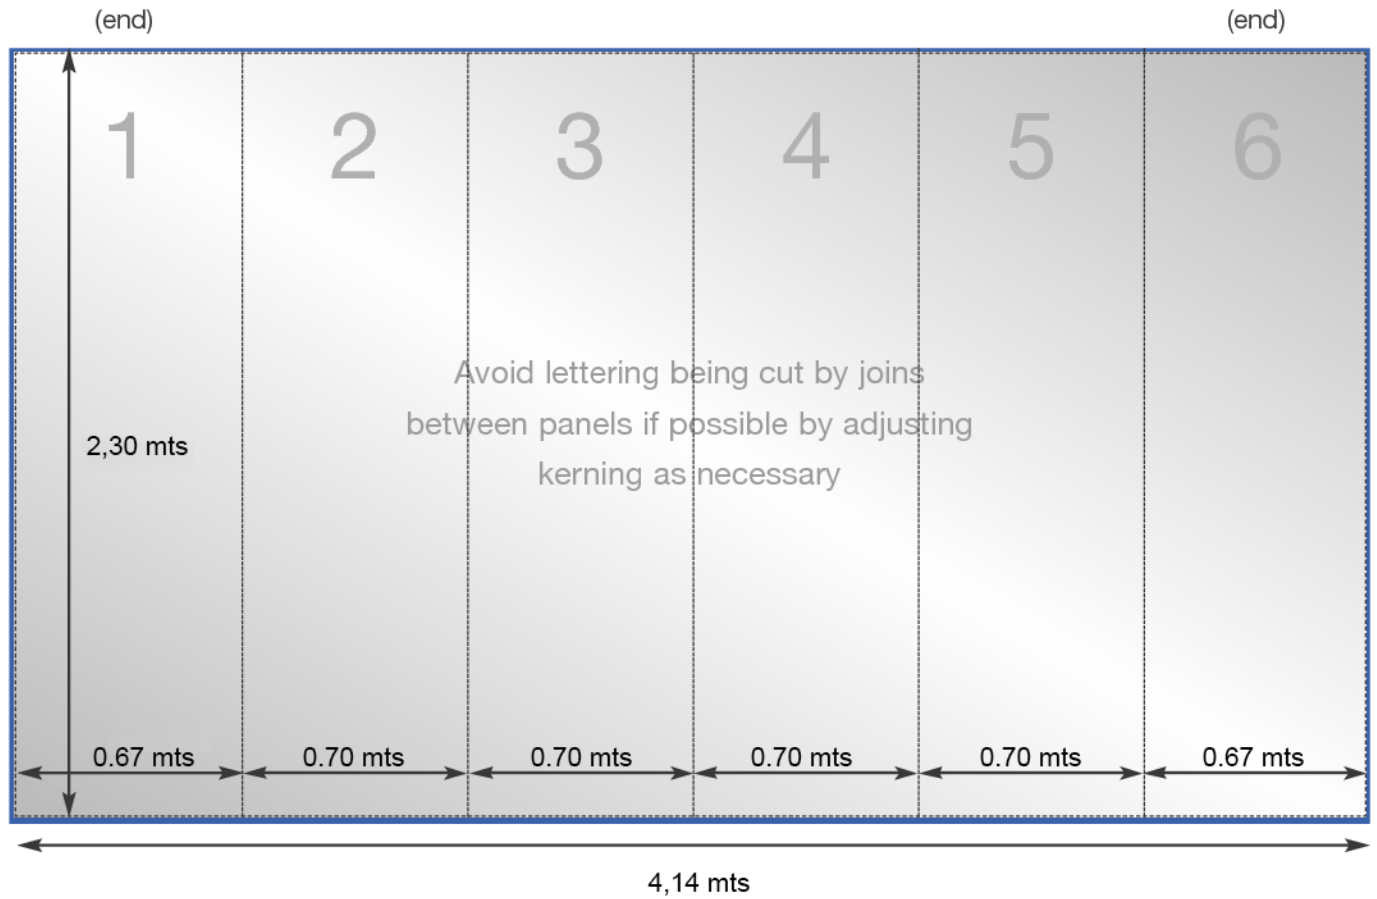

# 4x3 Curved Pop Up Graphic Specification

## Front Panels

Front visible graphic overall area  
**2.30 mts x 4.14 mts**  
 N.B. as approximately 50% of the (end) curve panel width may be concealed from view - position text and image accordingly

Front finished overall print size  
**2.30 mts x 4.14 mts**  
 (2 panels 670mm width + 4 panels 700mm width)